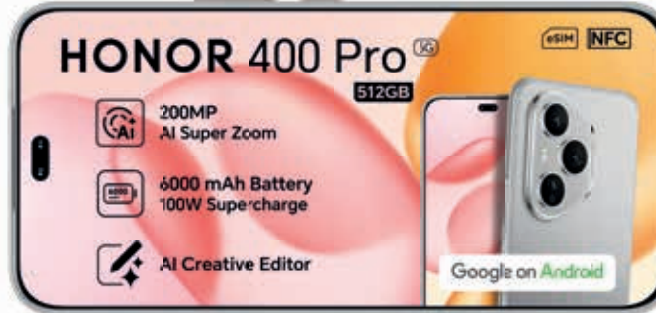

Elevate 1+

Elevate 2+

Price drop

R349 PMx 36
R449 PMx 24

HONOR 400 Lite 256GB

Best seller

Limited stock

Price drop

R449* PMx 36
R549* PMx 24

HONOR 400 5G 512GB

Limited stock

Price drop

R649* PMx 36
R799* PMx 24

R599 PMx 36
R749 PMx 24

HONOR 400 Pro 5G 512GB

Price drop

R799* PMx 36
R999* PMx 24

HONOR Magic8 Pro 512GB

New

Price drop

R1149 PMx 36
R1499 PMx 24

*Add an HONOR PAD X9a for R350 PM x24 or R250 PM x36

Offers valid from 06 May - 18 June 2026 while stocks last. Standard RICA process applies. Once-off SIM and connection fee of R199 applies to all contracts. All prices and usage rates advertised include VAT unless otherwise stated. Please check in-store or online for colour availability of devices. Deals advertised are available on Elevate+ Postpaid and Elevate+ Top Up contracts. For Elevate+ Terms & Conditions, see the fold out of this Connector Book. *The Honor Pad X9a can be added to Honor 400 Series from Elevate 2+ only. Limited stock on all devices. Cell C reserves the right to cancel or extend any deal or promotion without notice. E&OE. For full Terms and Conditions, visit cellc.co.za or ask in-store.