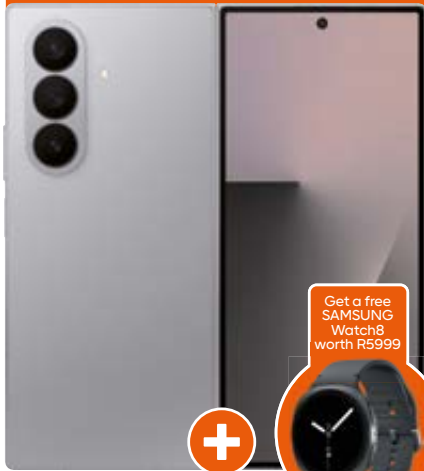

Galaxy Z Fold7

Get an extra 5GB x3 months

Get a free SAMSUNG Watch8 worth R5999

Get 12 months free access to Samsung SOS+
*T&C apply

SAMSUNG Galaxy Z Fold7 256GB

Elevate 2 +

Price drop

R1349 PMx 36

Elevate 3 +

Price drop

R1499 PMx 36

Elevate 4 +

Price drop

R1749 PMx 36

SAMSUNG Galaxy Z Fold7 512GB

R1649 PMx 36

R1799 PMx 36

R2049 PMx 36

Offers valid from 19 June - 10 Aug 2026 while stocks last. Standard RICA process applies. Once-off SIM and connection fee of R199 applies to all contracts. All prices and usage rates advertised include VAT unless otherwise stated. Please check in-store or online for colour availability of devices. Deals advertised are available on Elevate+ Postpaid and Elevate+ Top Up contracts. For Elevate+ Terms & Conditions see fold out of this Connector Book. The Samsung Galaxy Watch8 Classic or Samsung Galaxy Tab S10 FE or Samsung Galaxy Buds 3 Pro can be added to the deals as specified (one or the other, not all) from Elevate 2+ and upwards. Customers can redeem their SOS+ service via Samsung Members. The free 5GB data is applicable to Elevate 2+ contracts and upwards and valid for the 1st 3 months of the contract. Customer will receive additional 5GB data every month for 3 months. Limited stock on all devices. Cell C reserves the right to cancel or extend any deal or promotion without notice. E&OE. For full Terms and Conditions, visit cellc.co.za or ask in-store.