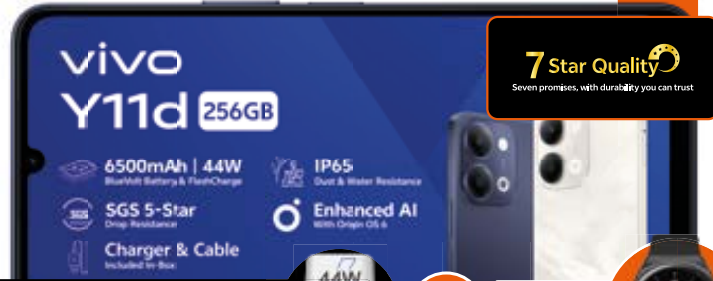

vivo Y11d 256GB

New

7 Star Quality
Seven promises, with durability you can trust

R499 PMx 36
R569 PMx 28

Free cover & screen protector. | Free flash charger 44w.

Get a free Riro Watch SE2 worth R999

Offers valid from 19 June - 10 Aug 2026 while stocks last. Standard RICA process applies. Once-off SIM and connection fee of R199 applies to all contracts. All prices and usage rates advertised include VAT unless otherwise stated. Please check in-store or online for colour availability of devices. Deals advertised are available on Elevate+ Postpaid and Elevate+ Top Up contracts. For Elevate+ Terms & Conditions see fold out of this Connector Book. The free 5GB data is applicable to Elevate 2+ contracts and upwards and valid for the 1st 3 months of the contract. Customer will receive additional 5GB data every month for 3 months. Limited stock on all devices. Cell C reserves the right to cancel or extend any deal or promotion without notice. E&OE. For full Terms and Conditions, visit cellc.co.za or ask in-store.