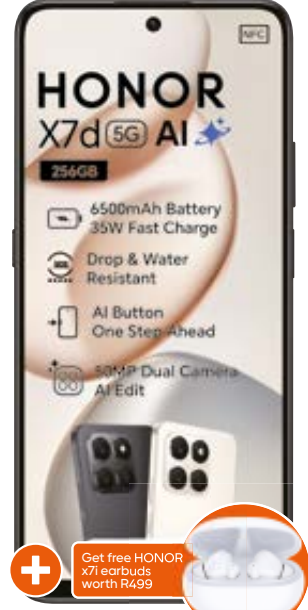

It pays to stay. Upgrade and so on with 5GB additional data every month

HUAWEI nova Y63 2026
128GB

Elevate 2+

R389 PMx 36
R409 PMx 28

Free cover & screen protector.

Free HUAWEI charger block and cable.

SAMSUNG Galaxy A36
128GB

Elevate 2+

R439 PMx 36
R489 PMx 28

Free cover & screen protector.

Free HUAWEI charger block and cable.

HUAWEI nova 14i
256GB

Elevate 2+

R439 PMx 36
R489 PMx 28

Free cover & screen protector.

Free HUAWEI charger block and cable.

HONOR X7d
256GB

Elevate 2+

R459 PMx 36
R539 PMx 28

Free cover & screen protector.

Free HUAWEI charger block and cable.

Offers valid 19 June - 10 Aug 2026 while stocks last. Standard RICA process applies. Once-off SIM and connection fee of R150 applies to all upgrade contracts. All prices and usage rates advertised include VAT unless otherwise stated. Please check in-store or online for colour availability of devices. Deals apply to Elevate 2+ Postpaid and Elevate2+ Top Up contracts. For Elevate+ Terms & Conditions, see fold out of this Connector Book. Customers can redeem their SOS+ service via Samsung Members. Customers will receive the discounted 5GBpm bundle for the duration of their contract. Limited stock. Cell C reserves the right to cancel or extend any deal or promotion without notice. E&OE. Full T&Cs at cellc.co.za or in-store.